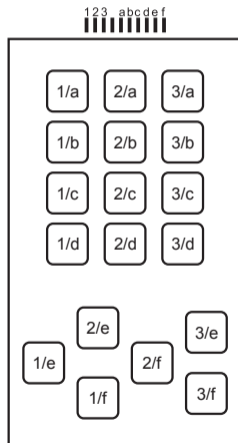

M58.5

M58.9

Number of keys	18
Tactility	poly dom
Dimensions (mm)	72 x 131,8
Dimension tolerance (mm)	-0,3
Thick (mm)	0,7
Cable length (mm)	70
Number of cable contacts	10
Contact pitch (mm)	2,54
Distance from cable outlet to the edge of keypad (mm)	6